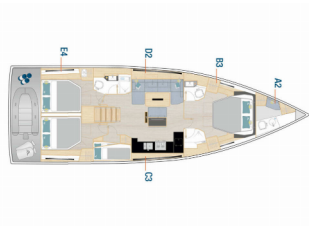

HANSE 510

Amber - OW (2025)

Allure Navis D.O.O. • Antuna Branka Šimića 33 • 21000 Split • Croatia

Phone: +385 95 502 0094

Phone 2: +385 99 844 2210

E-mail: info@allure-navis.com

Web: www.allure-navis.com

Yacht Base	Marina Kastela, Croatia
Yacht ID	7110
Yacht Brands	Hanse Yachts
Yacht Name	Amber - OW
Production Year	2025
Length	52 Ft
Cabins	4 + 1
Berths	8 + 2 + 1
Max Persons	11
WC/Shower	2 + 1

COMFORT: Bed linen, Cockpit cushions

DECK: Bathing platform, Bimini top, Cockpit table, Cockpit/stern, outside shower, Dinghy, Grill/Barbecue/Plancha, Sprayhood, Teak cockpit

ENTERTAINMENT: Outdoor speakers, Radio CD player