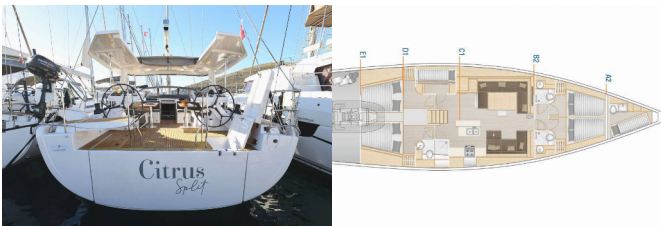

HANSE 588

Citrus (2025)

Allure Navis D.O.O. • Antuna Branka Šimića 33 • 21000 Split • Croatia

Phone: +385 95 502 0094

Phone 2: +385 99 844 2210

E-mail: info@allure-navis.com

Web: www.allure-navis.com

Yacht Base	Trogir, Yachtclub Seget (Marina Baotić), Croatia
Yacht ID	7109
Yacht Brands	Hanse Yachts
Yacht Name	Citrus
Production Year	2025
Length	56 Ft
Cabins	5 + 1
Berths	10 + 2 + 1
Max Persons	11
WC/Shower	3 + 1

COMFORT: Bed linen, Cockpit cushions, Sundeck cushions

DECK: Bathing platform, Cockpit table, Cockpit/stern, outside shower, Dinghy, Hard Top Bimini, Sprayhood, Teak cockpit, Teak deck

ENTERTAINMENT: Outdoor speakers, Radio CD player, TV