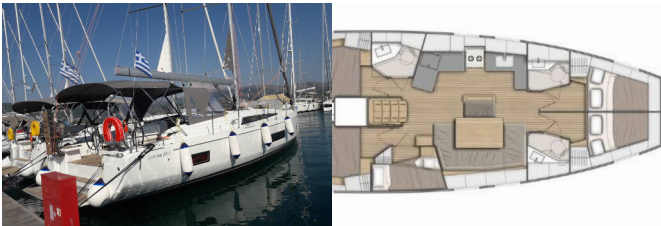

OCEANIS 46.1

Chrisel (2020)

Allure Navis D.O.O. • Antuna Branka Šimića 33 • 21000 Split • Croatia

Phone: +385 95 502 0094

Phone 2: +385 99 844 2210

E-mail: info@allure-navis.com

Web: www.allure-navis.com

Yacht Base	Lefkas, D-Marin, Greece
Yacht ID	7092
Yacht Brands	Beneteau
Yacht Name	Chrisel
Production Year	2020
Length	48 Ft
Cabins	5
Berths	10
Max Persons	10
WC/Shower	3

DECK: Bathing platform, Inox Boarding Ladder, Sprayhood, Teak deck

ENTERTAINMENT: Radio CD mp3 player + USB, Bluetooth

GALLEY: Freezer, Kitchen utensils (Galley equipment, cutlery)

INTERIOR: Electric fans in cabins, Electric toilet