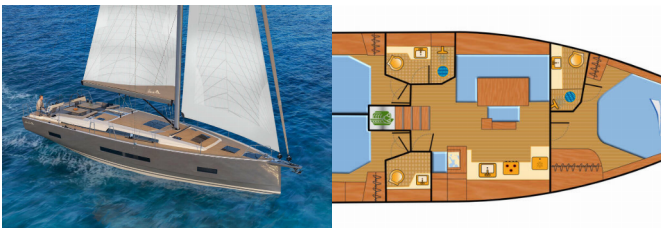

HANSE 460

Amari (2025)

Allure Navis D.O.O. • Antuna Branka Šimića 33 • 21000 Split • Croatia

Phone: +385 95 502 0094

Phone 2: +385 99 844 2210

E-mail: info@allure-navis.com

Web: www.allure-navis.com

Yacht Base	Marina Frapa, Rogoznica, Croatia
Yacht ID	7030
Yacht Brands	Hanse Yachts
Yacht Name	Amari
Production Year	2025
Length	48 Ft
Cabins	3
Berths	6 + 2
Max Persons	8
WC/Shower	3

COMFORT: Cockpit cushions

DECK: Anchor, Anchor with chain, Bimini top, Boat hook, Cockpit table, Cockpit/stern, outside shower, Deck brush, Dinghy, Electric anchor windlass, Fenders, Gangway, Hydraulic lifting swimming platform, Sailor's knife, Sprayhood, Swimming ladder, Teak cockpit