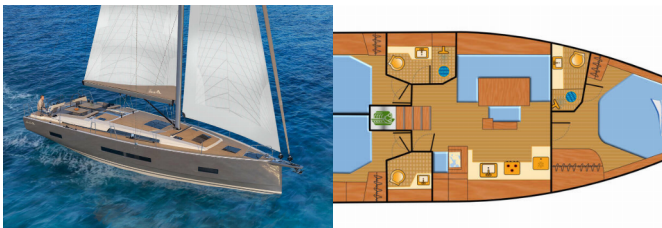

HANSE 460

Amari (2025)

Allure Navis D.O.O. • Antuna Branka Šimića 33 • 21000 Split • Croatia

Phone: +385 95 502 0094

Phone 2: +385 99 844 2210

E-mail: info@allure-navis.com

Web: www.allure-navis.com

Yacht Base	Marina Frapa, Rogoznica, Croatia
Yacht ID	7030
Yacht Brands	Hanse Yachts
Yacht Name	Amari
Production Year	2025
Length	48 Ft
Cabins	3
Berths	6 + 2
Max Persons	8
WC/Shower	3

COMFORT: Cockpit cushions

DECK: Anchor, Anchor with chain, Bimini top, Boat hook, Cockpit table, Cockpit/stern, outside shower, Deck brush, Dinghy, Electric anchor windlass, Fenders, Gangway, Hydraulic lifting swimming platform, Sailor's knife, Sprayhood, Swimming ladder, Teak cockpit