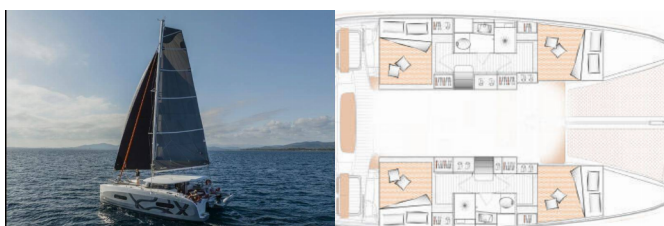

EXCESS 11

Zenith (2025)

Allure Navis D.O.O. • Antuna Branka Šimića 33 • 21000 Split • Croatia

Phone: +385 95 502 0094

Phone 2: +385 99 844 2210

E-mail: info@allure-navis.com

Web: www.allure-navis.com

Yacht Base	Lefkas, D-Marin, Greece
Yacht ID	7017
Yacht Brands	Excess
Yacht Name	Zenith
Production Year	2025
Length	37 Ft
Cabins	6 + 2
Berths	8 + 2
WC/Shower	2

COMFORT: Cockpit cushions

DECK: Anchor, Bathing platform, Bimini top, Cockpit/stern, outside shower, Deck brush, Dinghy, Electric anchor windlass, Fenders, Plastic bucket, Sprayhood

ENTERTAINMENT: Fusion radio, Outdoor speakers, USB