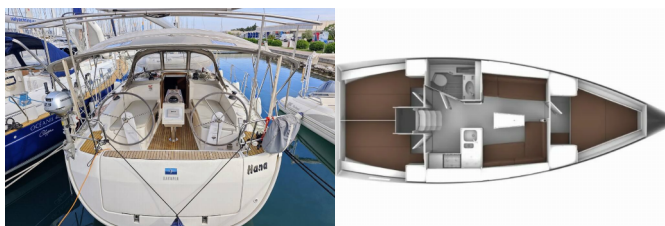

Web: [www.allure-navis.com](http://www.allure-navis.com)

<b>Yacht Base</b>	Sukosan, D-Marin Dalmacija Marina, Croatia
<b>Yacht ID</b>	7008
<b>Yacht Brands</b>	Bavaria
<b>Yacht Name</b>	Hana
<b>Production Year</b>	2016
<b>Length</b>	37 Ft
<b>Cabins</b>	3
<b>Berths</b>	6 + 2
<b>WC/Shower</b>	1

**DECK:** Bimini top, Cockpit table, Cockpit/stern, outside shower, Dinghy, Electric anchor windlass, Gangway, Main Deck  
Compass, Sprayhood, Teak cockpit

**ENTERTAINMENT:** Radio CD mp3 player, TV

**GALLEY:** Gas cookers, Hot water, Kitchen utensils (Galley equipment, cutlery), Oven, Refrigerator