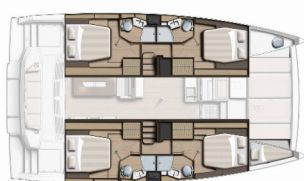

BALI 4.4

Bali 4.4 (2023)

Allure Navis D.O.O. • Antuna Branka Šimića 33 • 21000 Split • Croatia

Phone: +385 95 502 0094

Phone 2: +385 99 844 2210

E-mail: info@allure-navis.com

Web: www.allure-navis.com

ENTERTAINMENT: FUSION sound system

INTERIOR: Electric fans in cabins

NAVIGATION: GPS chart plotter, GPS chart plotter - cockpit

YACHT ELECTRICS: Air Conditioning, Generator, Inverter, Solar panels

Yacht Base	Lefkas Main Port, Greece
Yacht ID	6982
Yacht Brands	Catana
Yacht Name	Bali 4.4
Production Year	2023
Length	44 Ft
Cabins	4 + 1
Berths	8 + 1 + 1
WC/Shower	4 + 1