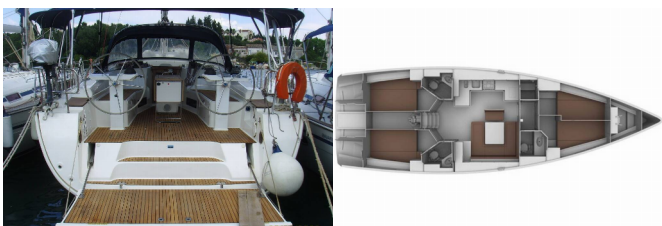

Yacht Base	Lefkas Main Port, Greece
Yacht ID	6978
Yacht Brands	Bavaria
Yacht Name	Patroklos
Production Year	2013
Length	47 Ft
Cabins	4
Berths	8 + 1
WC/Shower	3

COMFORT: Bedlinen and towels

DECK: Bathing platform, Bimini top, Cockpit table, Cockpit/stern, outside shower, Dinghy, Electric anchor windlass, Fenders, Mooring ropes, Outboard engine, Sprayhood, Swimming ladder, Winch handles