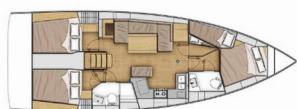

OCEANIS 40.1

Anima (2024)

Allure Navis D.O.O. • Antuna Branka Šimića 33 • 21000 Split • Croatia

Phone: +385 95 502 0094

Phone 2: +385 99 844 2210

E-mail: info@allure-navis.com

Web: www.allure-navis.com

Yacht Base	Athens, Alimos Marina, Greece
Yacht ID	6970
Yacht Brands	Beneteau
Yacht Name	Anima
Production Year	2024
Length	42 Ft
Cabins	4
Berths	8 + 2
Max Persons	10
WC/Shower	2

COMFORT: Cockpit cushions

DECK: Anchor, Bathing platform, Bimini top, Cockpit/stern, outside shower, Deck brush, Dinghy, Electric anchor windlass, Fenders, Folding cockpit table, Plastic bucket, Sprayhood