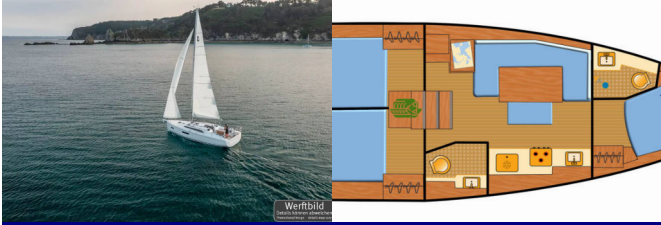

ADDITIONAL: Flag

COMFORT: Cockpit cushions

DECK: Anchor light, Anchor with chain, Bathing platform, Bilge pump - Mechanic, Bimini top, Boat hook, Bosun's chair (Safe seat)(boatswain's chair), Cockpit table, Cockpit/stern, outside shower, Deck brush, Dinghy, Electric anchor windlass, Fenders, Gangway, Impeller, Mooring ropes, Plastic bucket, Sailor's knife, Spring line, Swimming ladder, Teak cockpit

ENTERTAINMENT: Indoor speakers, Outdoor speakers, Radio, TV

GALLEY: Hot water, Kitchen utensils (Galley equipment, cutlery), Oven, Pressurized water system, Refrigerator, Sink, Stove

INTERIOR: Barometer, Clock, Electric fans in cabins, Lowerable salon table, Safe

NAVIGATION: AIS, Autopilot, Binoculars, Bow thruster, Composite steering wheels, Depthsounder, GPS chart plotter - cockpit, Hand bearing compass, LED Navigation lights, Navigation (Nautical) charts and nautical guide, Navigation/position Lights, Triangles, Wind instrument/Anemometer, Windex

SAFETY: Automatic Inflatable Life Jacket, Black Water Tank, Distress signals, Emergency tiller, Fire axe, Fire extinguisher, First aid kit, Flashlight, Fog horn, Guard rail, Horseshoe lifebuoy, Lifelines, Lifteraft, Set of tools, VHF radio, Wire (shroud) cutter

SAILS: Gennaker-device, Winch

YACHT ELECTRICS: 12V Socket, 220V socket, Adapter, Battery charger, Bilge pump - Electric, Converter 220V/12V, Heating, Inverter, Shore connection 220 V, Shore power cable, Solar panels, USB sockets

Yacht Base Marina Kornati, Biograd, Croatia

Yacht ID 6936

Yacht Brands Beneteau

Yacht Name Katja

Production Year 2025

Length 39 Ft

Cabins 3

Berths 6 + 2

WC/Shower 2