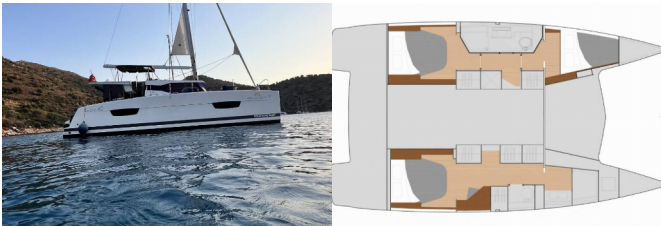

Web: [www.allure-navis.com](http://www.allure-navis.com)

**DECK:** Dinghy, Electric anchor windlass, Main anchor, Outboard engine

**GALLEY:** Coffee machine, Ice maker, Refrigerator

**NAVIGATION:** Autopilot, GPS chart plotter, Wind/speed/depth instruments

**SAFETY:** Safety equipment

**YACHT ELECTRICS:** 220V socket, Shore connection 220 V, Solar panels, Watermaker - desalinator

<b>Yacht Base</b>	Orhaniye, Ella Yacht Club, Turkey
<b>Yacht ID</b>	6913
<b>Yacht Brands</b>	Fountaine Pajot
<b>Yacht Name</b>	Dolce
<b>Production Year</b>	2020
<b>Length</b>	38 Ft
<b>Cabins</b>	3
<b>Berths</b>	6
<b>Max Persons</b>	6
<b>WC/Shower</b>	2