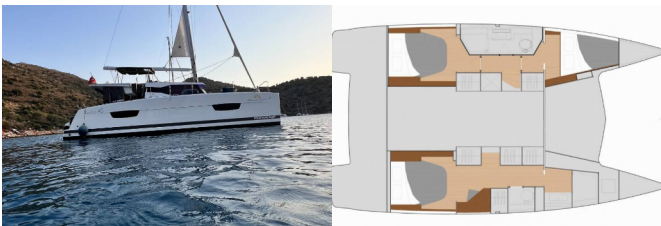

Web: [www.allure-navis.com](http://www.allure-navis.com)

**DECK:** Dinghy, Electric anchor windlass, Main anchor, Outboard engine

**GALLEY:** Coffee machine, Ice maker, Refrigerator

**NAVIGATION:** Autopilot, GPS chart plotter, Wind/speed/depth instruments

**SAFETY:** Safety equipment

**YACHT ELECTRICS:** 220V socket, Shore connection 220 V, Solar panels, Watermaker - desalinator

<b>Yacht Base</b>	Orhaniye, Ella Yacht Club, Turkey
<b>Yacht ID</b>	6913
<b>Yacht Brands</b>	Fountaine Pajot
<b>Yacht Name</b>	Dolce
<b>Production Year</b>	2020
<b>Length</b>	38 Ft
<b>Cabins</b>	3
<b>Berths</b>	6
<b>Max Persons</b>	6
<b>WC/Shower</b>	2