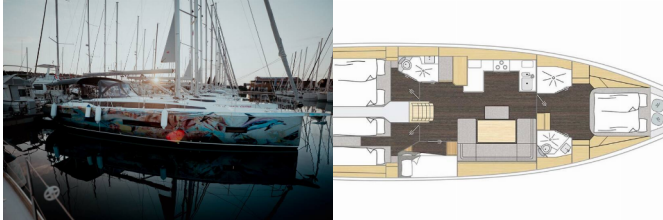

Yacht Base	Marina Pirovac, Croatia
Yacht ID	6900
Yacht Brands	Bavaria
Yacht Name	Art N
Production Year	2025
Length	48 Ft
Cabins	4
Berths	8 + 2
Max Persons	10
WC/Shower	2

COMFORT: Bed linen, Cockpit cushions

DECK: Anchor line, Anchor swivel, Bathing platform, Bimini top, Black ball, Black conus, Boat hook, Bosun's chair (Safe seat) (boatswain's chair), Canister for water, Cockpit fridge, Cockpit table, Cockpit/stern, outside shower, Compressor, Dinghy, Dinghy (byboat) pump, Electric anchor windlass, Fenders, Gangway, Grill/Barbecue/Plancha, Hawser, Impeller, V-belt, oilfilter, Jerry cans for diesel, Mooring ropes, Plastic bucket, Repair box for dinghy, Round/globular fender, Spare anchor (Reserve, Auxiliary anchor), Spotlight / Headlights, Sprayhood, Spring line, Teak cockpit, Water hose

ENTERTAINMENT: Outdoor speakers, Radio CD player, USB, Bluetooth

GALLEY: Extractor Hood, Gas bottles, Hot water, Kitchen utensils (Galley equipment, cutlery), Refrigerator

INTERIOR: Barometer, Clock, Electric toilet, Lowerable salon table

NAVIGATION: 3 blade folding propeller, AIS, Autopilot, Bow thruster, Bretonplotter, Complete navigation equipment, GPS chart plotter - cockpit, Harbour guides, Logge/Lot/Speed/Wind, Navigation (Nautical) charts and nautical guide, Navigation set, Parallel ruler, Radar reflector, Spyglass with bearing compass, Windex

SAFETY: Distress signals, Fire extinguisher, First aid kit, Flashlight, Fog horn, Life belts (Safety harness), Life buoy + Flashing light, Life jackets, Lifteraft, Set of tools, VHF radio, Wire (shroud) cutter

SAILS: Bowsprit, Electric winch, Sails

YACHT ELECTRICS: Air Conditioning, Battery charger, Heating, Inverter, Shore connection 220 V, Solar panels