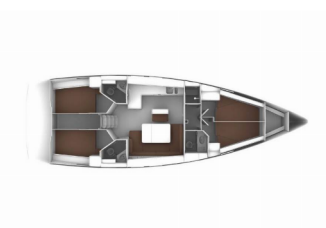

Yacht Base	Marina Hramina, Murter, Croatia
Yacht ID	690
Yacht Brands	Bavaria
Yacht Name	MH 82
Production Year	2018
Length	47 Ft
Cabins	4
Berths	8 + 1
WC/Shower	3

COMFORT: Bed linen

DECK: Anchor with chain, Bilge pump - Mechanic, Bimini top, Boat hook, Bosun's chair (Safe seat)(boatswain's chair), Canister for water, Cockpit table, Cockpit/stern, outside shower, Deck brush, Dinghy, Dinghy (byboat) pump, Electric anchor windlass, Fenders, Foldable steering wheel (rudder), Fuel funnel, Gangway, Impeller, Jerry cans for diesel, Mooring ropes, Plastic bucket, Reserve motor oil, Round/globular fender, Sprayhood, Swimming ladder, Teak cockpit, Water hose, Winch handles