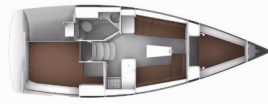

BAVARIA CRUISER 34

Taz (2017)

Allure Navis D.O.O. • Antuna Branka Šimića 33 • 21000 Split • Croatia

Phone: +385 95 502 0094

Phone 2: +385 99 844 2210

E-mail: info@allure-navis.com

Web: www.allure-navis.com

Yacht Base	Fethiye, Ece Saray Marina Resort, Turkey
Yacht ID	6839
Yacht Brands	Bavaria
Yacht Name	Taz
Production Year	2017
Length	33 Ft
Cabins	2
Berths	4
Max Persons	4
WC/Shower	1