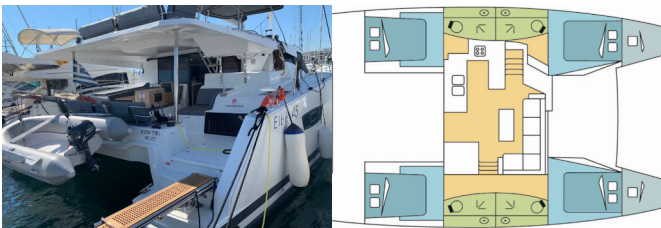

| | |
|------------------------|----------------------------------|
| Yacht Base | Lavrion - Olympic Marine, Greece |
| Yacht ID | 6804 |
| Yacht Brands | Fountaine Pajot |
| Yacht Name | Kon-Tiki |
| Production Year | 2020 |
| Length | 44 Ft |
| Cabins | 4 + 2 |
| Berths | 8 + 2 + 2 |
| WC/Shower | 4 + 1 |

COMFORT: Bed linen, Cockpit cushions, Towels

DECK: Bimini top, Cockpit table, Cockpit/stern, outside shower, Dinghy, Electric anchor windlass, Gangway, Outboard engine, Swimming ladder

ENTERTAINMENT: Snorkeling equipment