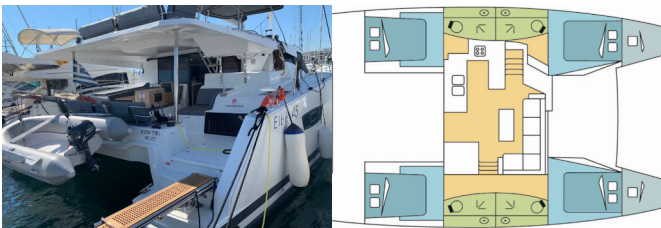

Yacht Base	Lavrion - Olympic Marine, Greece
Yacht ID	6804
Yacht Brands	Fountaine Pajot
Yacht Name	Kon-Tiki
Production Year	2020
Length	44 Ft
Cabins	4 + 2
Berths	8 + 2 + 2
WC/Shower	4 + 1

COMFORT: Bed linen, Cockpit cushions, Towels

DECK: Bimini top, Cockpit table, Cockpit/stern, outside shower, Dinghy, Electric anchor windlass, Gangway, Outboard engine, Swimming ladder

ENTERTAINMENT: Snorkeling equipment

GALLEY: Hot water, Kitchen utensils (Galley equipment, cutlery), Refrigerator