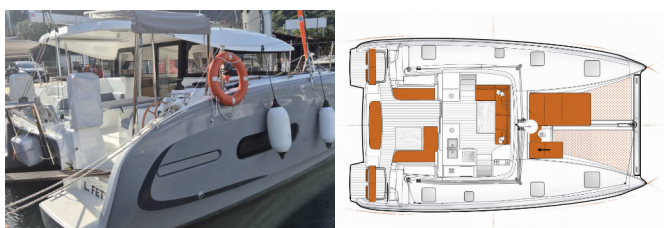

EXCESS 11

Kale I (2023)

Allure Navis D.O.O. • Antuna Branka Šimića 33 • 21000 Split • Croatia

Phone: +385 95 502 0094

Phone 2: +385 99 844 2210

E-mail: info@allure-navis.com

Web: www.allure-navis.com

Yacht Base	Göcek/D-Marin, Turkey
Yacht ID	6778
Yacht Brands	Excess
Yacht Name	Kale I
Production Year	2023
Length	37 Ft
Cabins	4 + 2
Berths	8 + 2
Max Persons	10
WC/Shower	2 + 1

INTERIOR: Electric fans

NAVIGATION: AIS, Autopilot, GPS chart plotter - cockpit, Nautical charts, Pilot book, Tridata

SAFETY: Search light, Set of tools, VHF radio

SAILS: Electric primary winch, Lazy bag