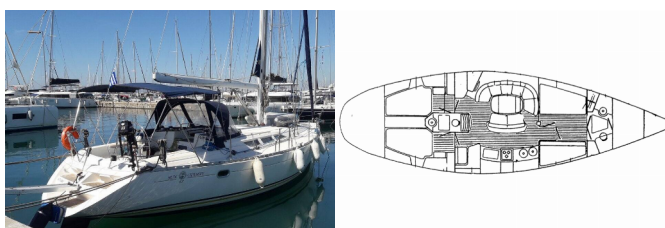

Yacht Base	Athens, Alimos Marina, Greece
Yacht ID	676
Yacht Brands	Jeanneau
Yacht Name	Sweet Sue II
Production Year	1993
Length	47 Ft
Cabins	4
Berths	8 + 2
WC/Shower	2

COMFORT: Bed linen, Blankets, Pillows, Towels

DECK: Anchor with chain, Bimini top, Black ball, Boat hook, Bosun's chair (Safe seat)(boatswain's chair), Cockpit table, Cockpit/stern, outside shower, Deck brush, Dinghy, Electric anchor windlass, Fenders, Fuel funnel, Gangway, Main Deck Compass, Mooring ropes, Plastic bucket, Swimming ladder, Water hose, Winch handles