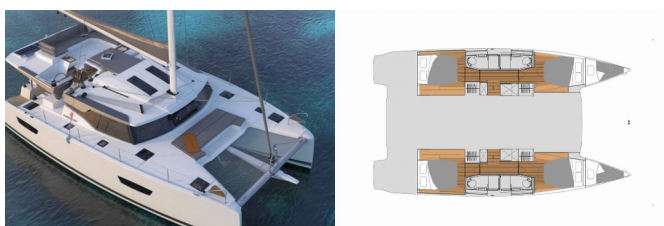

| | |
|------------------------|--------------------------------------|
| Yacht Base | Phuket, Yacht Haven Marina, Thailand |
| Yacht ID | 6662 |
| Yacht Brands | Fountaine Pajot |
| Yacht Name | Shavasan |
| Production Year | 2022 |
| Length | 44 Ft |
| Cabins | 4 + 2 |
| Berths | 8 + 2 |
| WC/Shower | 4 |

COMFORT: Cockpit cushions, Sundeck cushions

DECK: Anchor winch remote control, Anchor with chain, Bimini top, Cockpit fridge, Dinghy, Electric anchor windlass, Grill/Barbecue/Plancha, Hydraulic lifting swimming platform