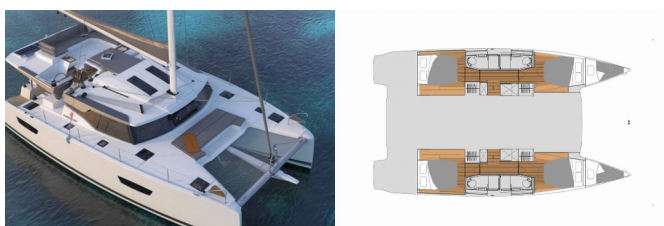

Yacht Base	Phuket, Yacht Haven Marina, Thailand
Yacht ID	6662
Yacht Brands	Fountaine Pajot
Yacht Name	Shavasan
Production Year	2022
Length	44 Ft
Cabins	4 + 2
Berths	8 + 2
WC/Shower	4

COMFORT: Cockpit cushions, Sundeck cushions

DECK: Anchor winch remote control, Anchor with chain, Bimini top, Cockpit fridge, Dinghy, Electric anchor windlass, Grill/Barbecue/Plancha, Hydraulic lifting swimming platform

ENTERTAINMENT: Bluetooth player, Radio, TV, Underwater lights