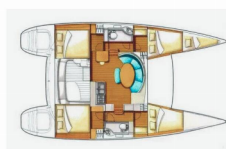

Allure Navis D.O.O. • Antuna Branka Šimića 33 • 21000 Split • Croatia

Phone: +385 95 502 0094

Phone 2: +385 99 844 2210

E-mail: info@allure-navis.com

Web: www.allure-navis.com