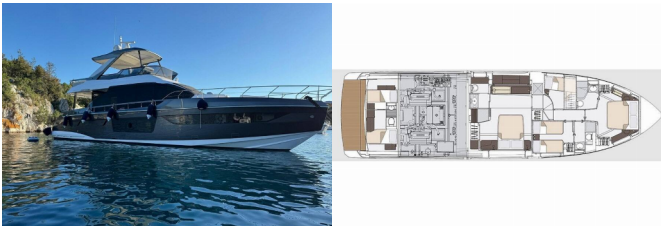

AZIMUT 68

Pangea (2024)

Allure Navis D.O.O. • Antuna Branka Šimića 33 • 21000 Split • Croatia

Phone: +385 95 502 0094

Phone 2: +385 99 844 2210

E-mail: info@allure-navis.com

Web: www.allure-navis.com

Yacht Base	Marina Lav - Podstrana, Croatia
Yacht ID	6609
Yacht Brands	Azimut / Benetti Yachts
Yacht Name	Pangea
Production Year	2024
Length	69 Ft
Cabins	4 + 1
Berths	8
WC/Shower	5

COMFORT: Fly deck with cushions and mattresses, Mosquito nets

DECK: Anchor, Cockpit table, Gangway, Grill/Barbecue/Plancha, Hard Top Bimini, Jacuzzi, Jet tender, Teak on flybridge

ENTERTAINMENT: Donut, Mask, Seabob, Stand up paddle (SUP), Underwater lights, Water skis, Wi-Fi Internet