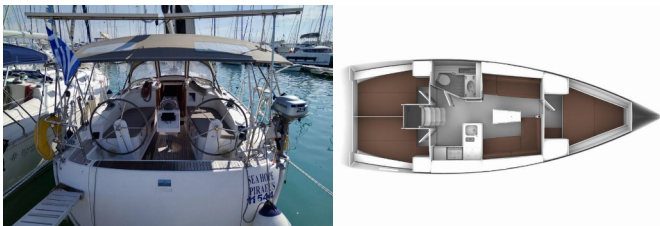

Web: [www.allure-navis.com](http://www.allure-navis.com)

**COMFORT:** Bedlinen and towels

**DECK:** Bimini top, Cockpit table, Dinghy, Electric anchor windlass, Outboard engine, Sprayhood

**ENTERTAINMENT:** CD player

**YACHT ELECTRICS:** Solar panels

<b>Yacht Base</b>	Corfu, Gouvia Marina, Greece
<b>Yacht ID</b>	660
<b>Yacht Brands</b>	Bavaria
<b>Yacht Name</b>	Sea Hope
<b>Production Year</b>	2016
<b>Length</b>	37 Ft
<b>Cabins</b>	3
<b>Berths</b>	6
<b>Max Persons</b>	8
<b>WC/Shower</b>	1