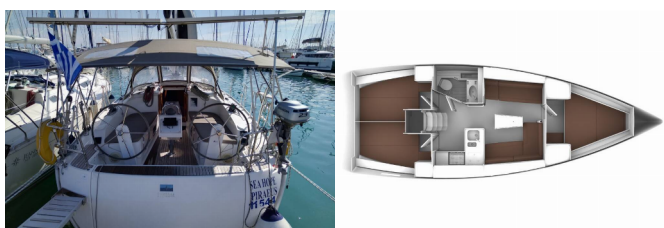

COMFORT: Bedlinen and towels

DECK: Bimini top, Cockpit table, Dinghy, Electric anchor windlass, Outboard engine, Sprayhood

ENTERTAINMENT: CD player

GALLEY: Refrigerator

NAVIGATION: Autopilot, Bow thruster, Depthsounder, GPS, Speedometer (Speed log), Wind/speed/depth instruments

SAFETY: Black Water Tank, Horseshoe lifebuoy, Life jackets, Liferaft, VHF radio

YACHT ELECTRICS: Solar panels

Yacht Base	Corfu, Gouvia Marina, Greece
Yacht ID	660
Yacht Brands	Bavaria
Yacht Name	Sea Hope
Production Year	2016
Length	37 Ft
Cabins	3
Berths	6
Max Persons	8
WC/Shower	1