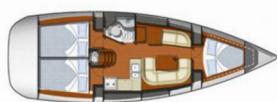

Yacht Base	Athens, Alimos Marina, Greece
Yacht ID	647
Yacht Brands	Jeanneau
Yacht Name	El Greco
Production Year	2012
Length	36 Ft
Cabins	3
Berths	6
Max Persons	6
WC/Shower	1

COMFORT: Bedlinen and towels, Blankets, Cockpit cushions, Pillows