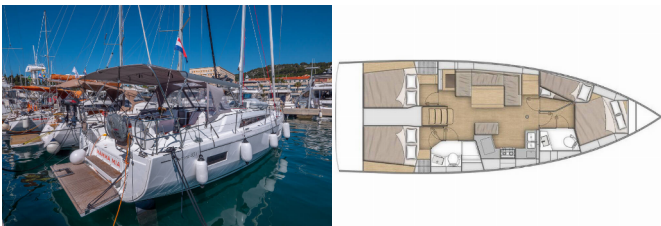

OCEANIS 40.1

Mamma Mia (2024)

Allure Navis D.O.O. • Antuna Branka Šimića 33 • 21000 Split • Croatia

Phone: +385 95 502 0094

Phone 2: +385 99 844 2210

E-mail: info@allure-navis.com

Web: www.allure-navis.com

COMFORT: Cockpit cushions

DECK: Bimini top, Cockpit/stern, outside shower, Dinghy, Electric anchor windlass, Sprayhood

ENTERTAINMENT: Outdoor speakers, USB, Wi-Fi Internet

GALLEY: Hot water, Refrigerator

NAVIGATION: Autopilot, Bow thruster, GPS chart plotter - cockpit

SAFETY: VHF radio

YACHT ELECTRICS: Air Conditioning, Heating, Inverter, Shore connection 220 V, Solar panels

Yacht Base	ACI Marina Split, Croatia
Yacht ID	6403
Yacht Brands	Beneteau
Yacht Name	Mamma Mia
Production Year	2024
Length	42 Ft
Cabins	4
Berths	8 + 2
WC/Shower	2