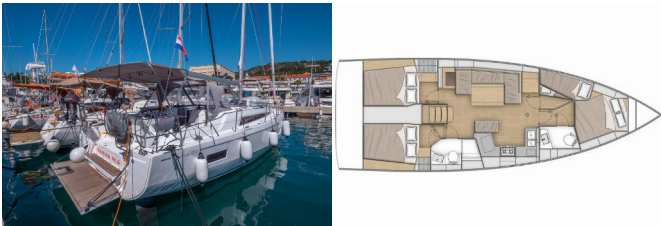

OCEANIS 40.1

Mamma Mia (2024)

Allure Navis D.O.O. • Antuna Branka Šimića 33 • 21000 Split • Croatia

Phone: +385 95 502 0094

Phone 2: +385 99 844 2210

E-mail: info@allure-navis.com

Web: www.allure-navis.com

COMFORT: Cockpit cushions

DECK: Bimini top, Cockpit/stern, outside shower, Dinghy, Electric anchor windlass, Sprayhood

ENTERTAINMENT: Outdoor speakers, USB, Wi-Fi Internet

GALLEY: Hot water, Refrigerator

NAVIGATION: Autopilot, Bow thruster, GPS chart plotter - cockpit

SAFETY: VHF radio

YACHT ELECTRICS: Air Conditioning, Heating, Inverter, Shore connection 220 V, Solar panels

Yacht Base	ACI Marina Split, Croatia
Yacht ID	6403
Yacht Brands	Beneteau
Yacht Name	Mamma Mia
Production Year	2024
Length	42 Ft
Cabins	4
Berths	8 + 2
WC/Shower	2