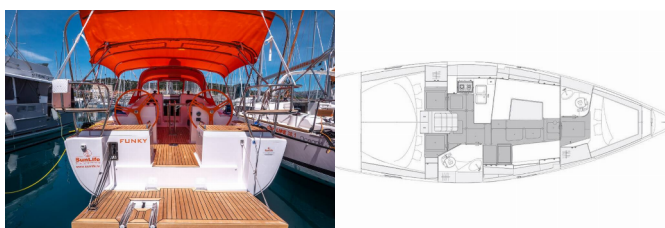

Web: [www.allure-navis.com](http://www.allure-navis.com)

<b>Yacht Base</b>	ACI Marina Split, Croatia
<b>Yacht ID</b>	6402
<b>Yacht Brands</b>	Elan Marine
<b>Yacht Name</b>	Funky
<b>Production Year</b>	2020
<b>Length</b>	39 Ft
<b>Cabins</b>	3
<b>Berths</b>	6 + 2
<b>WC/Shower</b>	2

**COMFORT:** Cockpit cushions

**DECK:** Bimini top, Cockpit/stern, outside shower, Dinghy, Electric anchor windlass, Sprayhood

**ENTERTAINMENT:** Outdoor speakers, USB, Wi-Fi Internet

**GALLEY:** Hot water, Refrigerator