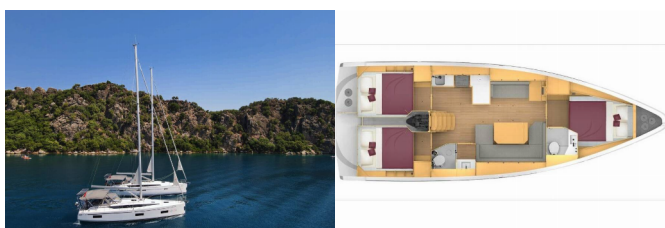

BAVARIA C42

Sorores (2024)

Allure Navis D.O.O. • Antuna Branka Šimića 33 • 21000 Split • Croatia

Phone: +385 95 502 0094

Phone 2: +385 99 844 2210

E-mail: info@allure-navis.com

Web: www.allure-navis.com

Yacht Base	Marmaris, Albatros Marina, Turkey
Yacht ID	6297
Yacht Brands	Bavaria
Yacht Name	Sorores
Production Year	2024
Length	41 Ft
Cabins	3
Berths	6
WC/Shower	2

COMFORT: Mosquito nets

DECK: Anchor with chain, Bathing platform, Bimini top, Cockpit table, Cockpit/stern, outside shower, Electric anchor windlass, Fenders, Mooring Cleats, Mooring ropes, Set for steerman (helmsman's chair), Sprayhood, Teak seats in cockpit