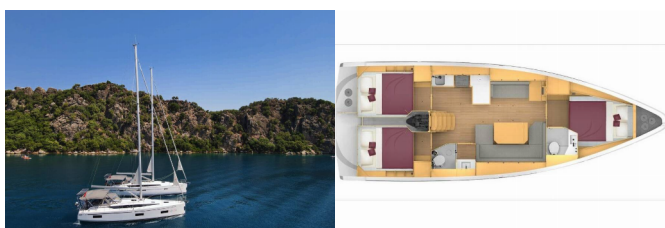

BAVARIA C42

Sorores (2024)

Allure Navis D.O.O. • Antuna Branka Šimića 33 • 21000 Split • Croatia

Phone: +385 95 502 0094

Phone 2: +385 99 844 2210

E-mail: info@allure-navis.com

Web: www.allure-navis.com

| | |
|------------------------|-----------------------------------|
| Yacht Base | Marmaris, Albatros Marina, Turkey |
| Yacht ID | 6297 |
| Yacht Brands | Bavaria |
| Yacht Name | Sorores |
| Production Year | 2024 |
| Length | 41 Ft |
| Cabins | 3 |
| Berths | 6 |
| WC/Shower | 2 |

COMFORT: Mosquito nets

DECK: Anchor with chain, Bathing platform, Bimini top, Cockpit table, Cockpit/stern, outside shower, Electric anchor windlass, Fenders, Mooring Cleats, Mooring ropes, Set for steerman (helmsman's chair), Sprayhood, Teak seats in cockpit