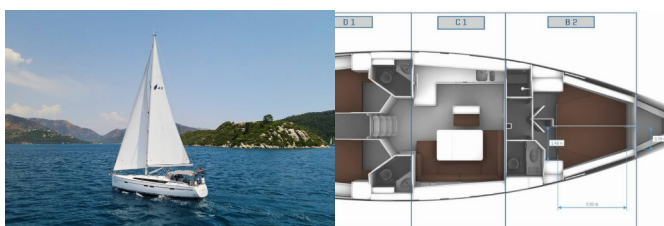

Yacht Base	Marmaris, Albatros Marina, Turkey
Yacht ID	6296
Yacht Brands	Bavaria
Yacht Name	Leisure
Production Year	2024
Length	47 Ft
Cabins	4
Berths	8
WC/Shower	3

COMFORT: Cockpit cushions, Mosquito nets

DECK: Anchor with chain, Bathing platform, Bimini top, Cockpit/stern, outside shower, Electric anchor windlass, Fenders, Folding cockpit table, Mooring ropes, Panoramic roof, Sprayhood, Teak cockpit, Teak seats in cockpit