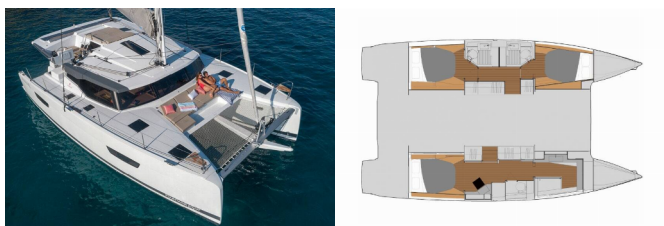

Yacht Base	Bahamas, Abacos, Boat Harbour Marina, Bahamas
Yacht ID	6290
Yacht Brands	Fountaine Pajot
Yacht Name	Speakeasy
Production Year	2023
Length	41 Ft
Cabins	3
Berths	6
Max Persons	6
WC/Shower	3

COMFORT: Sundeck cushions

DECK: Bimini top, Cockpit table, Cockpit/stern, outside shower, Davit, Dinghy with outboard engine, Electric anchor windlass, Flybridge, Grill/Barbecue/Plancha, Sprayhood

ENTERTAINMENT: Fusion radio, Indoor speakers, Outdoor speakers, TV