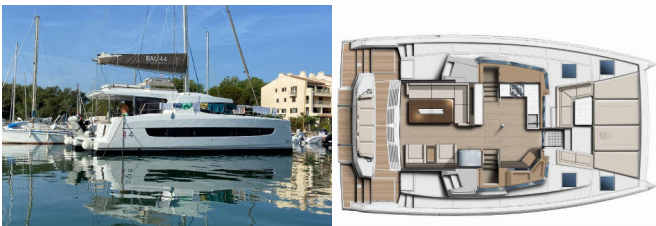

BALI 4.4

Enterprise (2023)

Allure Navis D.O.O. • Antuna Branka Šimića 33 • 21000 Split • Croatia

Phone: +385 95 502 0094

Phone 2: +385 99 844 2210

E-mail: info@allure-navis.com

Web: www.allure-navis.com

Yacht Base	Bodrum/Turgutreis/D-Marin, Turkey
Yacht ID	6271
Yacht Brands	Catana
Yacht Name	Enterprise
Production Year	2023
Length	44 Ft
Cabins	4 + 1
Berths	8 + 2
Max Persons	10
WC/Shower	4 + 1

COMFORT: Cockpit cushions, Outside cushions

DECK: Bimini top, Boat hook, Canister for water, Cockpit/stern, outside shower, Deck brush, Dinghy, Dinghy (byboat) pump, Electric anchor windlass, Fenders, Floating rope, Gangway, Jerry cans for fuel, Main anchor, Plastic bucket, Sponge, Sprayhood, Sun awning (aft), Swimming ladder