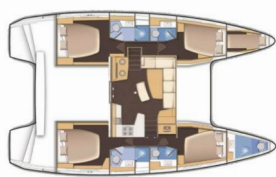

LAGOON 40

Mizu (2023)

Allure Navis D.O.O. • Antuna Branka Šimića 33 • 21000 Split • Croatia

Phone: +385 95 502 0094

Phone 2: +385 99 844 2210

E-mail: info@allure-navis.com

Web: www.allure-navis.com

DECK: Bilge pump - Mechanic, Bimini top, Cockpit table, Cockpit/stern, outside shower, Dinghy, Outboard engine

ENTERTAINMENT: Outdoor speakers

GALLEY: Kitchen utensils (Galley equipment, cutlery), Oven, Refrigerator, Sink, Stove

INTERIOR: Convertible table in salon, Electric fans in cabins, Electric toilet

NAVIGATION: Autopilot, Complete navigation equipment, GPS chart plotter, LED Navigation lights

SAFETY: Black Water Tank, Extra water tank, VHF radio

SAILS: Lazy bag

YACHT ELECTRICS: Air Conditioning, Bilge pump - Electric, Generator, Inverter, USB sockets, Watermaker - desalinator

Yacht Base	Fethiye, Yacht Club Mai, Turkey
Yacht ID	6227
Yacht Brands	Lagoon
Yacht Name	Mizu
Production Year	2023
Length	39 Ft
Cabins	4 + 1
Berths	8 + 1
Max Persons	9
WC/Shower	4