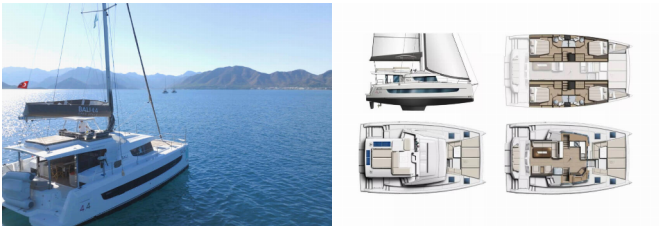

BALI 4.4

Ediba Libra (2023)

Allure Navis D.O.O. • Antuna Branka Šimića 33 • 21000 Split • Croatia

Phone: +385 95 502 0094

Phone 2: +385 99 844 2210

E-mail: info@allure-navis.com

Web: www.allure-navis.com

Yacht Base Marmaris, Albatros Marina, Turkey

Yacht ID 6157

Yacht Brands Catana

Yacht Name Ediba Libra

Production Year 2023

Length 44 Ft

Cabins 4 + 1

Berths 8 + 1

Max Persons 9

WC/Shower 4 + 1

COMFORT: Cockpit cushions, Sundeck cushions

DECK: Anchor with chain, Bathing platform, Bimini top, Cockpit table, Cockpit/stern, outside shower, Dinghy, Forward cockpit, Grill/Barbecue/Plancha

ENTERTAINMENT: FUSION sound system, Outdoor speakers, TV

GALLEY: Dishwasher, Freezer, Gas cookers, Hot water, Kitchen utensils (Galley equipment, cutlery), Oven, Refrigerator

NAVIGATION: Autopilot, GPS chart plotter - cockpit, Nautical charts, Pilot book, Tridata

SAFETY: Set of tools, VHF radio

YACHT ELECTRICS: Air Conditioning, Battery charger, Generator, Inverter, Solar panels, Watermaker - desalinator