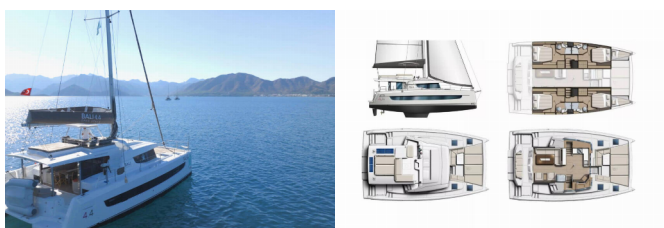

BALI 4.4

Ediba Libra (2023)

Allure Navis D.O.O. • Antuna Branka Šimića 33 • 21000 Split • Croatia

Phone: +385 95 502 0094

Phone 2: +385 99 844 2210

E-mail: info@allure-navis.com

Web: www.allure-navis.com

Yacht Base	Marmaris, Albatros Marina, Turkey
Yacht ID	6157
Yacht Brands	Catana
Yacht Name	Ediba Libra
Production Year	2023
Length	44 Ft
Cabins	4 + 1
Berths	8 + 1
Max Persons	9
WC/Shower	4 + 1

COMFORT: Cockpit cushions, Sundeck cushions

DECK: Anchor with chain, Bathing platform, Bimini top, Cockpit table, Cockpit/stern, outside shower, Dinghy, Forward cockpit, Grill/Barbecue/Plancha

ENTERTAINMENT: FUSION sound system, Outdoor speakers, TV