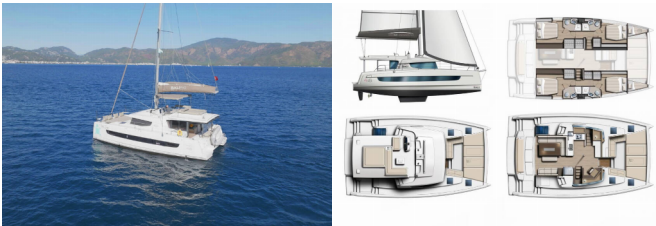

BALI 4.6

Ediba Scorpio (2022)

Allure Navis D.O.O. • Antuna Branka Šimića 33 • 21000 Split • Croatia

Phone: +385 95 502 0094

Phone 2: +385 99 844 2210

E-mail: info@allure-navis.com

Web: www.allure-navis.com

Yacht Base	Marmaris, Albatros Marina, Turkey
Yacht ID	6150
Yacht Brands	Catana
Yacht Name	Ediba Scorpio
Production Year	2022
Length	47 Ft
Cabins	4 + 1
Berths	8 + 1
Max Persons	9
WC/Shower	4 + 1

COMFORT: Cockpit cushions, Sundeck cushions

DECK: Anchor with chain, Bathing platform, Bimini top, Cockpit table, Cockpit/stern, outside shower, Forward cockpit, Grill/Barbecue/Plancha

ENTERTAINMENT: FUSION sound system, Outdoor speakers