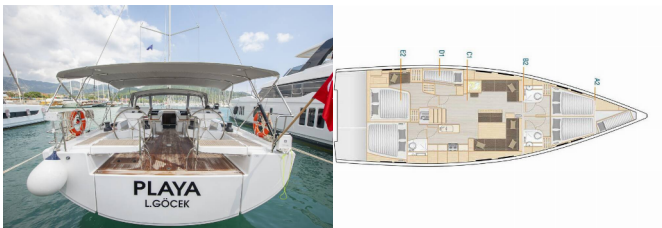

HANSE 548

Playa (2023)

Allure Navis D.O.O. • Antuna Branka Šimića 33 • 21000 Split • Croatia

Phone: +385 95 502 0094

Phone 2: +385 99 844 2210

E-mail: info@allure-navis.com

Web: www.allure-navis.com

Yacht Base	Göcek/D-Marin, Turkey
Yacht ID	6147
Yacht Brands	Hanse Yachts
Yacht Name	Playa
Production Year	2023
Length	53 Ft
Cabins	5 + 1
Berths	10 + 1
Max Persons	11
WC/Shower	3

COMFORT: Bed linen

DECK: Bathing platform, Bimini top, Cockpit table, Dinghy, Sprayhood, Teak cockpit

ENTERTAINMENT: Outdoor speakers, Radio CD player

GALLEY: Hot water, Kitchen utensils (Galley equipment, cutlery), Oven, Refrigerator, Stove

INTERIOR: Salon table

NAVIGATION: Autopilot, Bow thruster, GPS chart plotter - cockpit, Navigation (Nautical) charts and nautical guide, Radar, Tridata

SAFETY: VHF radio

SAILS: Electric halyard winch

YACHT ELECTRICS: Air Conditioning, Battery charger, Generator, Heating, Inverter