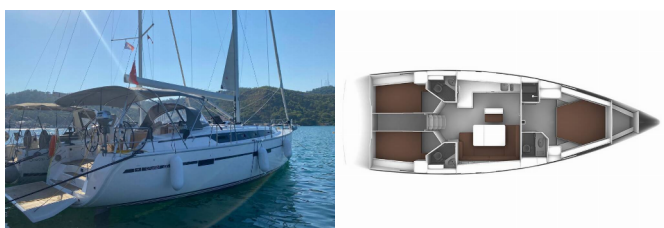

Yacht Base	Fethiye, Yacht Club Mai, Turkey
Yacht ID	6136
Yacht Brands	Bavaria
Yacht Name	Hera
Production Year	2023
Length	47 Ft
Cabins	3
Berths	6
Max Persons	6
WC/Shower	3

COMFORT: Cockpit cushions

DECK: Anchor Delta, Anchor with chain, Bilge pump - Mechanic, Bimini top, Boat hook, Cockpit light, Electric anchor windlass, Fenders, Gangway, Mooring ropes, Round/globular fender, Sprayhood, Winch handles