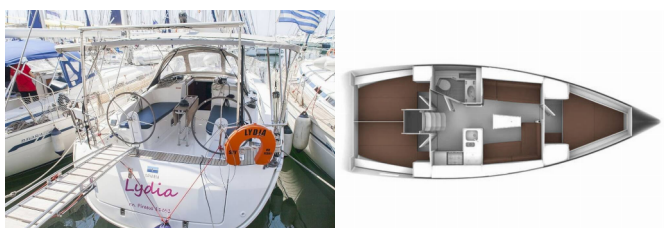

Yacht Base	Kos, Kos Marina, Greece
Yacht ID	613
Yacht Brands	Bavaria
Yacht Name	Lydia
Production Year	2017
Length	37 Ft
Cabins	3
Berths	6 + 2
Max Persons	8
WC/Shower	1

ADDITIONAL: Flag

COMFORT: Blankets, Pillows

DECK: Bathing platform, Bimini top, Boat hook, Bosun's chair (Safe seat)(boatswain's chair), Cockpit/stern, outside shower, Dinghy, Electric anchor windlass, Floating rope, Gangway, Inox Boarding Ladder, Main anchor, Main Deck Compass, Mooring ropes, Repair box for dinghy, Reserve motor oil, Spare anchor (Reserve, Auxiliary anchor), Sprayhood