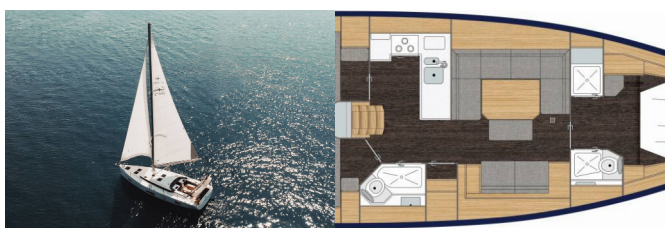

<b>Yacht Base</b>	Fethiye, Yacht Classic Hotel Marina, Turkey
<b>Yacht ID</b>	6128
<b>Yacht Brands</b>	Bavaria
<b>Yacht Name</b>	Santa Cruz
<b>Production Year</b>	2023
<b>Length</b>	46 Ft
<b>Cabins</b>	3
<b>Berths</b>	6
<b>Max Persons</b>	6
<b>WC/Shower</b>	2

**COMFORT:** Bed linen, Pillows, Towels

**DECK:** Anchor Delta, Anchor winch remote control, Anchor with chain, Bimini top, Bosun's chair (Safe seat)(boatswain's chair), Cockpit table with light, Cockpit/stern, outside shower, Dinghy, Fenders, Folding cockpit table, Gangway, Hydraulic lifting swimming platform, Impeller, V-belt, oilfilter, Mooring Cleats, Mooring ropes, Plastic bucket, Spare anchor (Reserve, Auxiliary anchor), Sponge, Sprayhood, Swimming ladder, Teak cockpit, Water hose, Winch handles