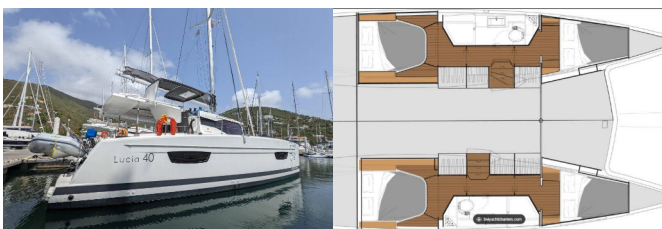

Yacht Base	St. Thomas, Frenchtown Marina, United States Virgin Islands
Yacht ID	6085
Yacht Brands	Fountaine Pajot
Yacht Name	Infinite Blue
Production Year	2020
Length	38 Ft
Cabins	4
Berths	8
Max Persons	8
WC/Shower	2

DECK: Dinghy with outboard engine, Electric anchor windlass, Grill/Barbecue/Plancha

ENTERTAINMENT: Radio, TV

GALLEY: Kitchen utensils (Galley equipment, cutlery), Microwave, Oven, Refrigerator, Stove

INTERIOR: Electric toilet