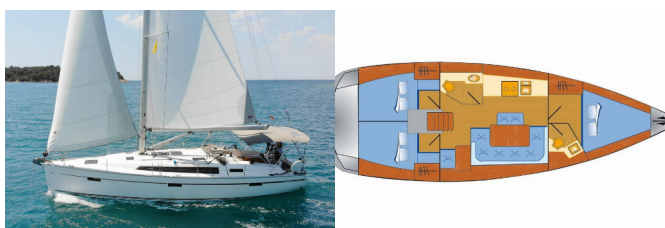

Yacht Base	Marina Tehnomont Veruda, Pula, Croatia
Yacht ID	607
Yacht Brands	Bavaria
Yacht Name	Raven
Production Year	2016
Length	41 Ft
Cabins	3
Berths	6 + 1
Max Persons	7
WC/Shower	2

COMFORT: Blankets, Cockpit cushions

DECK: Bilge pump - Mechanic, Bimini top, Boat hook, Cockpit table, Cockpit/stern, outside shower, Electric anchor windlass, Fenders, Gangway, Main anchor, Mooring ropes, Round/globular fender, Spare anchor (Reserve, Auxiliary anchor), Sprayhood, Swimming ladder, Teak cockpit, Water hose, Winch handles