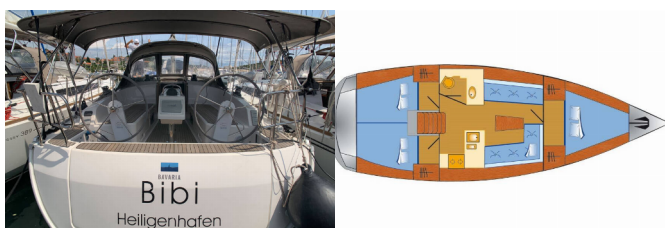

BAVARIA CRUISER 37

Bibi (2016)

Allure Navis D.O.O. • Antuna Branka Šimića 33 • 21000 Split • Croatia

Phone: +385 95 502 0094

Phone 2: +385 99 844 2210

E-mail: info@allure-navis.com

Web: www.allure-navis.com

Yacht Base	Marina Tehnomont Veruda, Pula, Croatia
Yacht ID	606
Yacht Brands	Bavaria
Yacht Name	Bibi
Production Year	2016
Length	37 Ft
Cabins	3
Berths	6 + 1
Max Persons	7
WC/Shower	1

COMFORT: Cockpit cushions, Pillows

DECK: Bathing platform, Bilge pump - Mechanic, Bimini top, Boat hook, Cockpit table, Cockpit/stern, outside shower, Electric anchor windlass, Fenders, Gangway, Main anchor, Mooring ropes, Round/globular fender, Spare anchor (Reserve, Auxiliary anchor), Sprayhood, Swimming ladder, Teak cockpit, Water hose, Winch handles