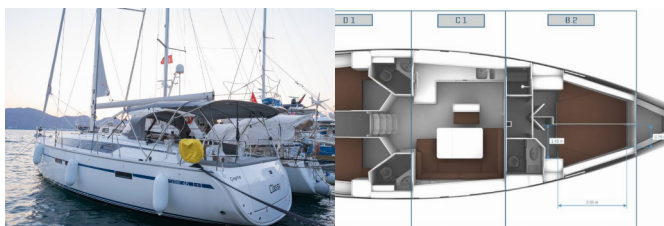

Web: [www.allure-navis.com](http://www.allure-navis.com)

<b>Yacht Base</b>	Marmaris, Albatros Marina, Turkey
<b>Yacht ID</b>	6057
<b>Yacht Brands</b>	Bavaria
<b>Yacht Name</b>	Classy
<b>Production Year</b>	2022
<b>Length</b>	47 Ft
<b>Cabins</b>	4
<b>Berths</b>	8
<b>Max Persons</b>	8
<b>WC/Shower</b>	3

**COMFORT:** Mosquito nets

**DECK:** Anchor with chain, Bathing platform, Bimini top, Cockpit/stern, outside shower, Electric anchor windlass, Fenders, Folding cockpit table, Mooring ropes, Panoramic roof, Sprayhood, Teak seats in cockpit