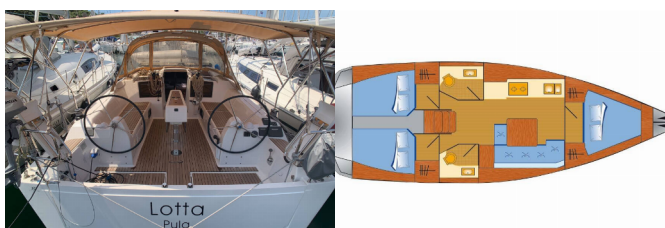

DUFOUR 382 GL

Lotta (2017)

Allure Navis D.O.O. • Antuna Branka Šimića 33 • 21000 Split • Croatia

Phone: +385 95 502 0094

Phone 2: +385 99 844 2210

E-mail: info@allure-navis.com

Web: www.allure-navis.com

Yacht Base	Marina Tehnomont Veruda, Pula, Croatia
Yacht ID	604
Yacht Brands	Dufour
Yacht Name	Lotta
Production Year	2017
Length	37 Ft
Cabins	3
Berths	6 + 1
Max Persons	7
WC/Shower	2

DECK: Bathing platform, Bilge pump - Mechanic, Bimini top, Boat hook, Cockpit table, Cockpit/stern, outside shower, Electric anchor windlass, Fenders, Gangway, Main anchor, Mooring ropes, Round/globular fender, Spare anchor (Reserve, Auxiliary anchor), Sprayhood, Swimming ladder, Teak cockpit, Water hose, Winch handles

ENTERTAINMENT: Indoor speakers, Outdoor speakers, Radio CD/MP3 player, AUX input, TV, Wi-Fi Internet

GALLEY: Gas cookers, Hot water, Kitchen utensils (Galley equipment, cutlery), Oven, Refrigerator

INTERIOR: Barometer, Clock, Electric toilet, Lowerable salon table, Oak interior, Safe

NAVIGATION: AIS, Autopilot, Binoculars, Bow thruster, Compass, Folding propeller, GPS chart plotter - cockpit, Hand bearing compass, Harbour guides, Navigation (Nautical) charts and nautical guide, Navigation set, Tridata, Wind instrument/Anemometer

SAFETY: Automatic Inflatable Life Jacket, Black Water Tank, Fire extinguisher, First aid kit, Flashlight, Fog horn, Life belts (Safety harness), Life buoy + Flashing light, Liferaft, Repair kit, Signal rockets and torches, VHF radio

SAILS: Bowsprit, Lazy bag, Lazy jacks

YACHT ELECTRICS: 12V Socket, Batteries, Battery charger, Bilge pump - Electric, Converter 220V/12V, Heating, Inverter, Pump, Service batteries, Shore connection 220 V, Shore power cable