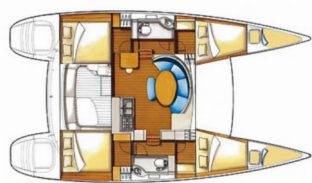

LAGOON 380

Suncity 1 (2013)

Allure Navis D.O.O. • Antuna Branka Šimića 33 • 21000 Split • Croatia

Phone: +385 95 502 0094

Phone 2: +385 99 844 2210

E-mail: info@allure-navis.com

Web: www.allure-navis.com

Yacht Base	Fethiye, Yacht Club Mai, Turkey
Yacht ID	5985
Yacht Brands	Lagoon
Yacht Name	Suncity 1
Production Year	2013
Length	38 Ft
Cabins	4
Berths	8 + 1
Max Persons	9
WC/Shower	2

COMFORT: Cockpit cushions

DECK: Anchor, Anchor with chain, Bilge pump - Mechanic, Bimini top, Boat hook, Cockpit light, Electric anchor windlass, Fenders, Gangway, Hard Top Bimini, Ice box in cockpit, Mooring ropes, Round/globular fender, Spare anchor (Reserve, Auxiliary anchor), Winch handles

ENTERTAINMENT: Bluetooth player, Outdoor speakers

INTERIOR: Electric fans in cabins, Foldable table, Vacuum cleaner

NAVIGATION: Autopilot, Binoculars, Composite steering wheels, Depthsounder, Divider, nautic chart, GPS chart plotter, Hand bearing compass, Helm station, Parallel ruler, Radar reflector, Speedometer (Speed log), Tridata, Wind instrument/Anemometer