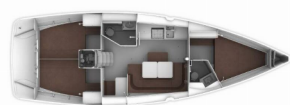

Allure Navis D.O.O. • Antuna Branka Šimića 33 • 21000 Split • Croatia

Phone: +385 95 502 0094

Phone 2: +385 99 844 2210

E-mail: info@allure-navis.com

Web: www.allure-navis.com