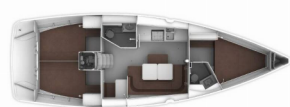

Yacht Base	Setur Göcek Village Port, Turkey
Yacht ID	5967
Yacht Brands	Bavaria
Yacht Name	Northberry
Production Year	2021
Length	41 Ft
Cabins	3
Berths	6
Max Persons	6
WC/Shower	2

COMFORT: Cockpit cushions, Mosquito nets, Pillows, Towels