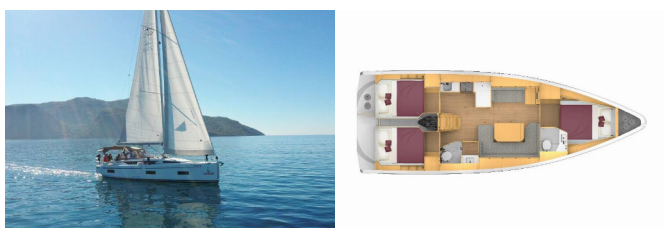

BAVARIA C42

Fiesta (2021)

Allure Navis D.O.O. • Antuna Branka Šimića 33 • 21000 Split • Croatia

Phone: +385 95 502 0094

Phone 2: +385 99 844 2210

E-mail: info@allure-navis.com

Web: www.allure-navis.com

Yacht Base	Fethiye, Yacht Classic Hotel Marina, Turkey
Yacht ID	5960
Yacht Brands	Bavaria
Yacht Name	Fiesta
Production Year	2021
Length	41 Ft
Cabins	3
Berths	6
Max Persons	7
WC/Shower	2

COMFORT: Cockpit cushions

DECK: Anchor Delta, Anchor with chain, Bathing platform, Bimini top, Cockpit/stern, outside shower, Dinghy, Electric anchor windlass, Gangway, Outboard engine, Sprayhood

GALLEY: Hot water, Refrigerator

INTERIOR: Barometer, Thermometer

NAVIGATION: Autopilot, Bow thruster, GPS chart plotter - cockpit, Navigation (Nautical) charts and nautical guide, Pilot book, Wind/speed/depth instruments

SAFETY: Automatic Inflatable Life Jacket, Life jacket (children), Liferaft, VHF radio

YACHT ELECTRICS: Heating, Inverter, Shore connection 220 V, Solar panels