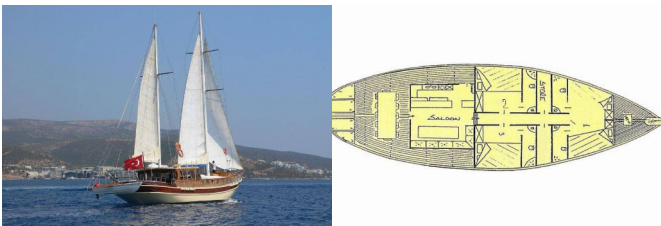

REMO

Remo (1986)

Allure Navis D.O.O. • Antuna Branka Šimića 33 • 21000 Split • Croatia

Phone: +385 95 502 0094

Phone 2: +385 99 844 2210

E-mail: info@allure-navis.com

Web: www.allure-navis.com

ENTERTAINMENT: CD player, Fishing equipment, Mobile phone, Snorkeling equipment, TV + DVD

NAVIGATION: GPS

SAFETY: VHF radio

YACHT ELECTRICS: Air Conditioning, Generator, Plug 220V, 24 V

Yacht Base	Bodrum, Milta Marina, Turkey
Yacht ID	5937
Yacht Brands	Custom Made
Yacht Name	Remo
Production Year	1986
Length	62 Ft
Cabins	3
Berths	6
Max Persons	6
WC/Shower	3