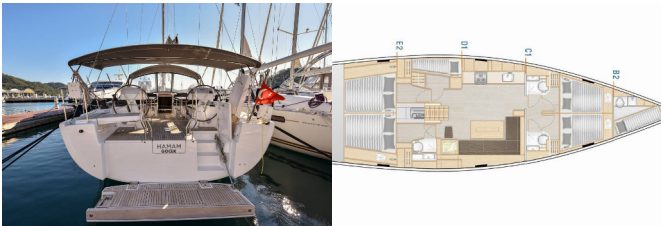

Web: [www.allure-navis.com](http://www.allure-navis.com)

**DECK:** Bathing platform, Bimini top, Cockpit table, Cockpit/stern, outside shower, Dinghy, Electric anchor windlass, Sprayhood, Teak cockpit

**ENTERTAINMENT:** Outdoor speakers, Radio CD player, TV

**SAFETY:** Set of tools, VHF radio

**SAILS:** Electric primary winch

**YACHT ELECTRICS:** Battery charger, Heating, Inverter

<b>Yacht Base</b>	Göcek/D-Marin, Turkey
<b>Yacht ID</b>	5902
<b>Yacht Brands</b>	Hanse Yachts
<b>Yacht Name</b>	Hamam
<b>Production Year</b>	2019
<b>Length</b>	51 Ft
<b>Cabins</b>	5 + 1
<b>Berths</b>	10 + 1
<b>Max Persons</b>	11
<b>WC/Shower</b>	3 + 1