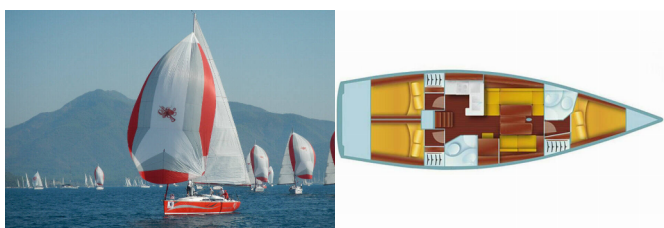

Yacht Base	Marmaris Adakoy Marina, Turkey
Yacht ID	5864
Yacht Brands	AD Boats
Yacht Name	White Butterfly
Production Year	2013
Length	41 Ft
Cabins	3
Berths	6 + 2
WC/Shower	2

COMFORT: Bed linen, Cockpit cushions, Towels