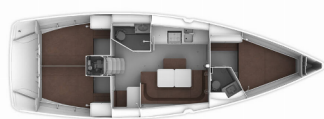

Yacht Base	Marina Hramina, Murter, Croatia
Yacht ID	586
Yacht Brands	Bavaria
Yacht Name	MH 73
Production Year	2017
Length	41 Ft
Cabins	3
Berths	6 + 1
Max Persons	7
WC/Shower	2

COMFORT: Bed linen, Blankets, Pillows, Towels

DECK: Anchor with chain, Bathing platform, Bilge pump - Mechanic, Bimini top, Boat hook, Bosun's chair (Safe seat) (boatswain's chair), Cockpit table, Cockpit/stern, outside shower, Deck brush, Dinghy, Electric anchor windlass, Fenders, Fuel funnel, Gangway, Impeller, Jerry cans for diesel, Main Deck Compass, Mooring ropes, Plastic bucket, Reserve motor oil, Sprayhood, Swimming ladder, Teak cockpit, Water hose, Winch handles