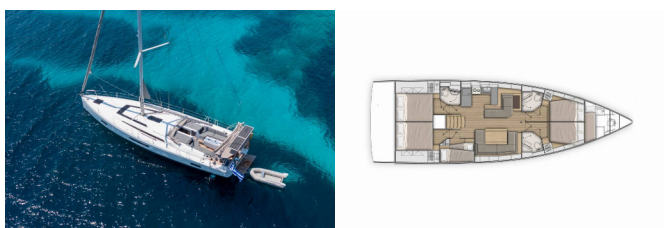

OCEANIS 51.1

Eli (2024)

Allure Navis D.O.O. • Antuna Branka Šimića 33 • 21000 Split • Croatia

Phone: +385 95 502 0094

Phone 2: +385 99 844 2210

E-mail: info@allure-navis.com

Web: www.allure-navis.com

COMFORT: Cockpit cushions

DECK: Bimini top, Dinghy with outboard engine, Gangway, Sprayhood

ENTERTAINMENT: Radio

GALLEY: Freezer

INTERIOR: Electric fans, Electric toilet

NAVIGATION: Autopilot, Bow thruster, GPS chart plotter

SAILS: Electric winch

YACHT ELECTRICS: Air Conditioning, Generator, Inverter, Solar panels

Yacht Base	Volos, Greece
Yacht ID	5793
Yacht Brands	Beneteau
Yacht Name	Eli
Production Year	2024
Length	52 Ft
Cabins	5 + 1
Berths	10 + 2 + 1
Max Persons	12
WC/Shower	3 + 1