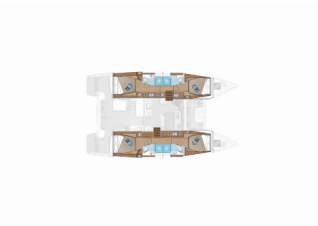

Web: [www.allure-navis.com](http://www.allure-navis.com)

<b>Yacht Base</b>	Split, West Coast (Zapadna Obala), Croatia
<b>Yacht ID</b>	5790
<b>Yacht Brands</b>	Lagoon
<b>Yacht Name</b>	Big Blue
<b>Production Year</b>	2024
<b>Length</b>	46 Ft
<b>Cabins</b>	4 + 2
<b>Berths</b>	8 + 2 + 2
<b>WC/Shower</b>	4

**COMFORT:** Beach towel, Bed linen, Cockpit cushions, Sunshades, Towels

**DECK:** Bimini top, Chairs, Cockpit fridge, Cockpit/stern, outside shower, Dinghy with outboard engine, Gangway, Remote control for anchor winch with chain counter at helm, Teak cockpit, Teak deck

**ENTERTAINMENT:** Fusion radio, Indoor speakers, Outdoor speakers, Stand up paddle (SUP) - FREE, TV, Wi-Fi Internet

**GALLEY:** Ice maker, Oven, Refrigerator, Stove

**INTERIOR:** Electric fans, Electric toilet, Hair dryer