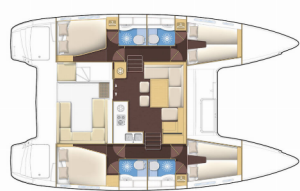

Yacht Base	ACI Marina Split, Croatia
Yacht ID	5749
Yacht Brands	Lagoon
Yacht Name	Second Wind
Production Year	2018
Length	39 Ft
Cabins	4 + 2
Berths	8 + 2
Max Persons	12
WC/Shower	4

ADDITIONAL: Flag

COMFORT: Bed linen, Blankets, Cockpit cushions, Pillows, Towels

DECK: Anchor Delta, Anchor with chain, Anchor with rope, Bilge pump - Mechanic, Bimini top, Boat hook, Bosun's chair (Safe seat)(boatswain's chair), Cockpit fridge, Cockpit table, Cockpit/stern, outside shower, Dinghy, Electric anchor windlass, Fenders, Gangway, Jerry cans for diesel, Mooring ropes, Plastic bucket, Swimming ladder, Water hose, Winch handles